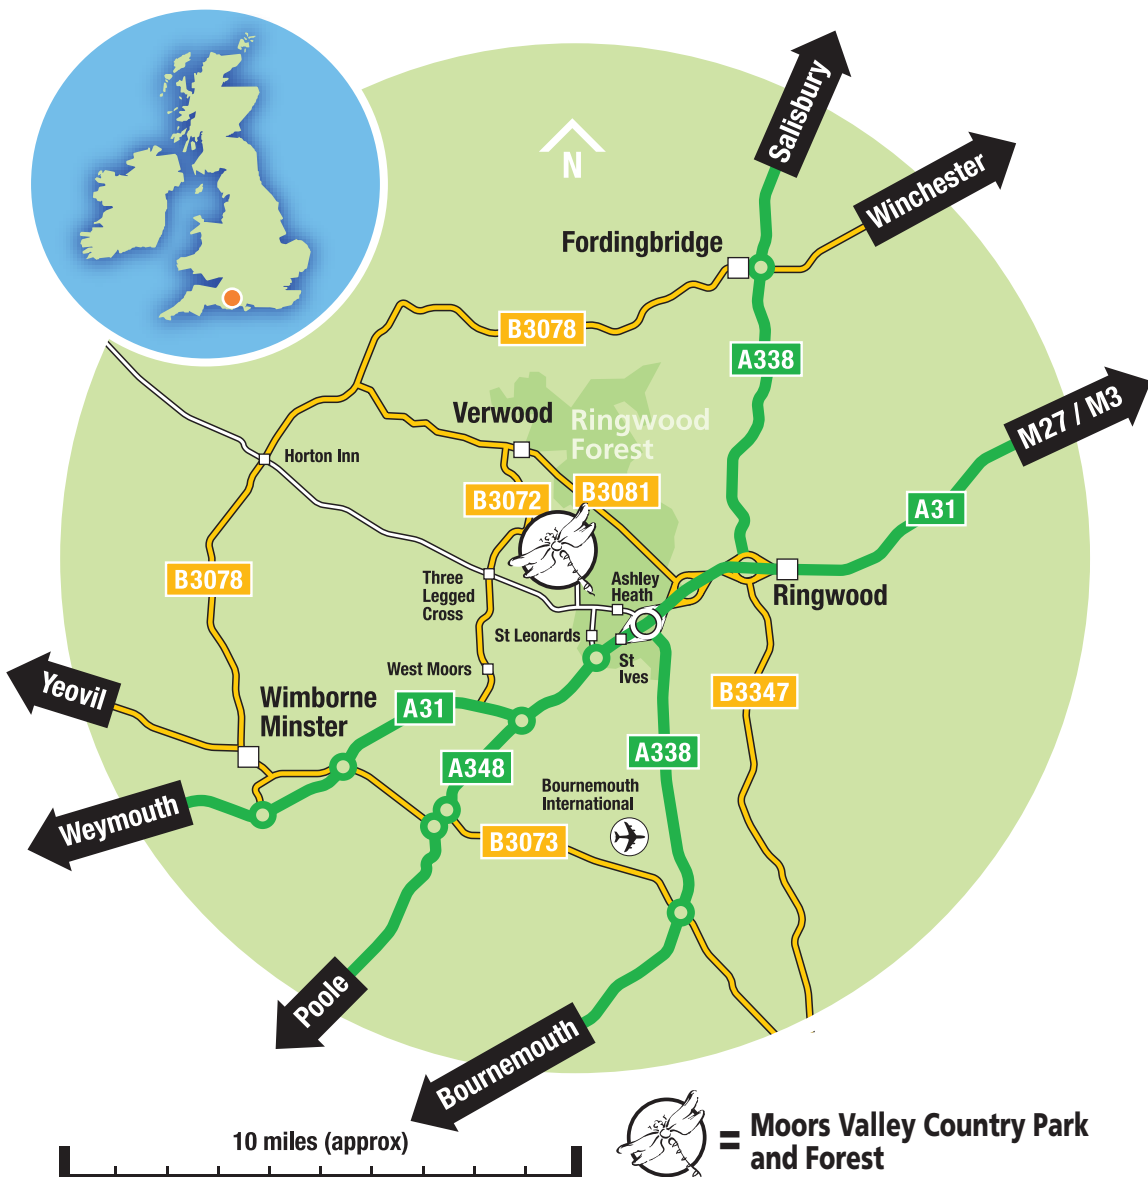

How to find us

By car: Moors Valley is situated ten miles north of Bournemouth; it is signposted from the Ashley Heath roundabout at the junction of the A31 and A338, between Ringwood and St Leonards.

Find us on Horton Road, Ashley Heath, Nr Ringwood, BH24 2ET

Please note: Be aware that due to the rural nature of our location, some satellite navigation systems and route planners may not be accurate when using our postcode.

Please cross-reference with the map above.